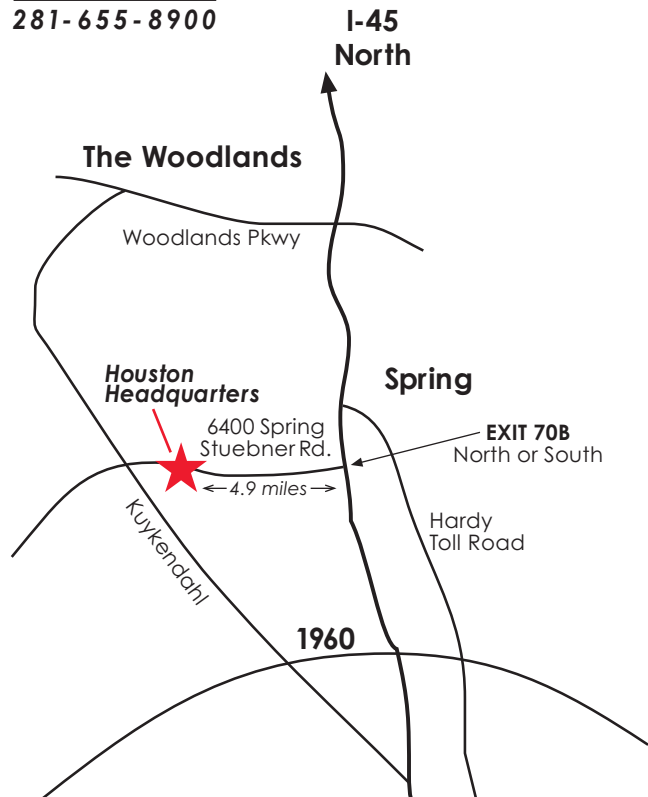

281-655-8900

From I-45 traveling North or South, EXIT 70B –Spring Stuebner Road West. Travel 4.9 miles West to Champion Fiberglass headquarters. Look for CF sign... you will turn right into our complex.

I-45 South Houston